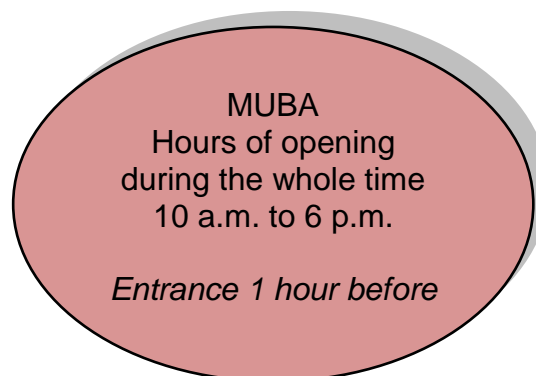

April 13th to 18th 2012. Basel Muba

Program

Friday April 13th 2012		
4 p.m.	Check-In Hotel	Hotel Bildungszentrum 21 Missionsstrasse 21 4003 Basel
5 p.m.	Information for candidates and experts - welcoming speech - Presentation of the team - Matriculation - Instructions how to use transport (ticket) - Exhibitor pass - Explanation of the program - Emergency sheet - City map	Hotel Bildungszentrum 21 Missionsstrasse 21 4003 Basel
6.30 p.m.	Common dinner	Hotel Bildungszentrum 21
9 p.m.	End of the first day	

Saturday April 14th 2012

7:30 a.m.	Breakfast	Hotel Bildungszentrum 21	
8:15 a.m.	Drive to the exhibition by public transport	Hotel Bildungszentrum 21 —————> Basel Exhibition	
9 a.m.	The candidates adjust their working place - Check and make ready the installation material - Explanation of the task - First aid / pharmacy	Basel Exhibition Basel Exhibition	
9:30 a.m.	Meeting of experts	Meeting room Exhibition	
12 a.m.	Common lunch	Exhibition	
1 p.m.	Start of the competition		3 h
4 p.m.	Breaktime for all		
4:15 p.m.	Competition work		1.75 h
6 p.m.	End of competition work. Tidy up the place		
7:00 p.m.	Common dinner	Hotel Bildungszentrum 21	
	Competition duration		4.75 h

Tuesday April 17th 2012

7.30 a.m.	Breakfast	Hotel Bildungszentrum 21	
8.15 a.m.	Drive to the exhibition by public transport	Hotel Bildungszentrum 21 —————▶ Basel Exhibition	
9 a.m.	Start of the competition	Basel Exhibition	2.5 h
9.30 a.m.	Meeting of experts	Meeting room Exhibition	
11:30 a.m.	- End of the competition - Gather your tools - Boxing for transport to the dispatching point	Exhibition	
12 a.m.	Common lunch	Exhibition	
13:30 p.m.	Free time for the candidates Assessment by the experts		
15:30 p.m.	Breaktime for all		
7 p.m.	Meeting at the hotel for a common Gala dinner	Hotel Bildungszentrum 21	
	Competition duration		22 h